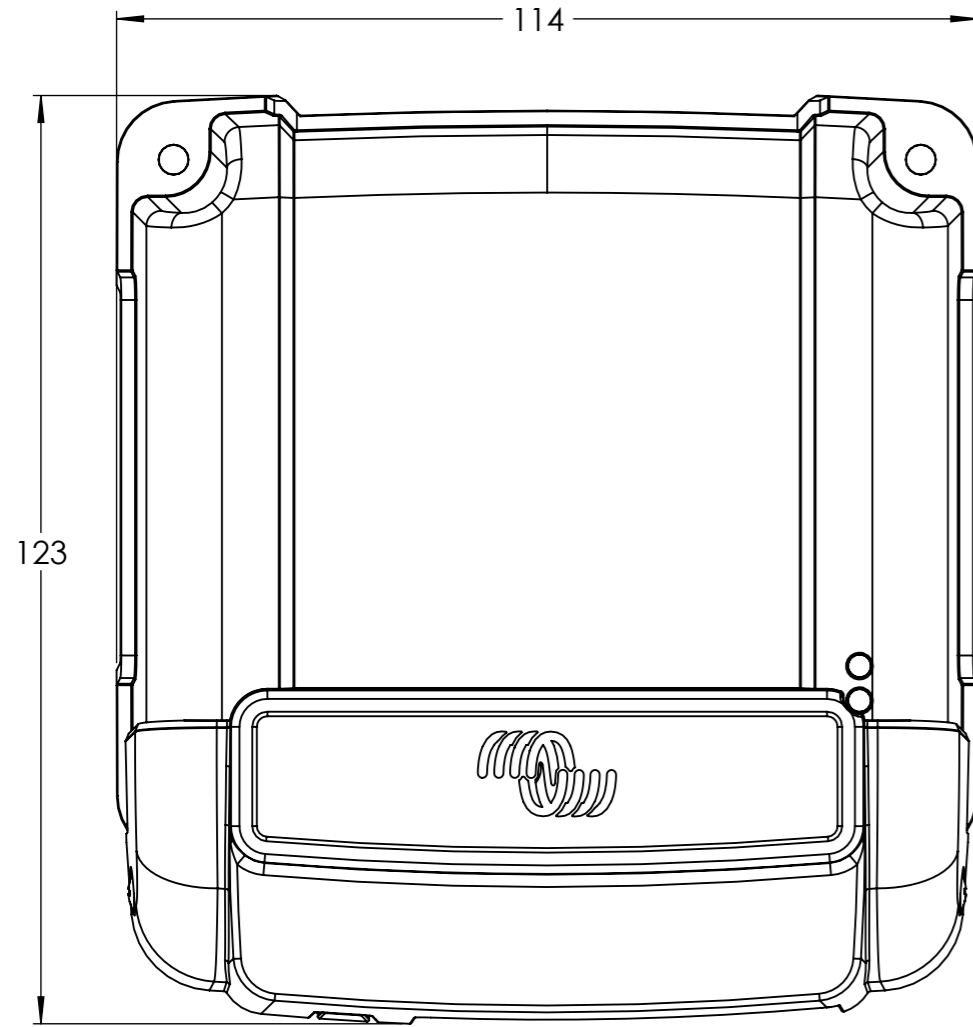

Dimension Drawing - MPPT WireBox-S

SCC950120000

MPPT WireBox-S 100-15

Dimensions in mm

victron energy
BLUE POWER