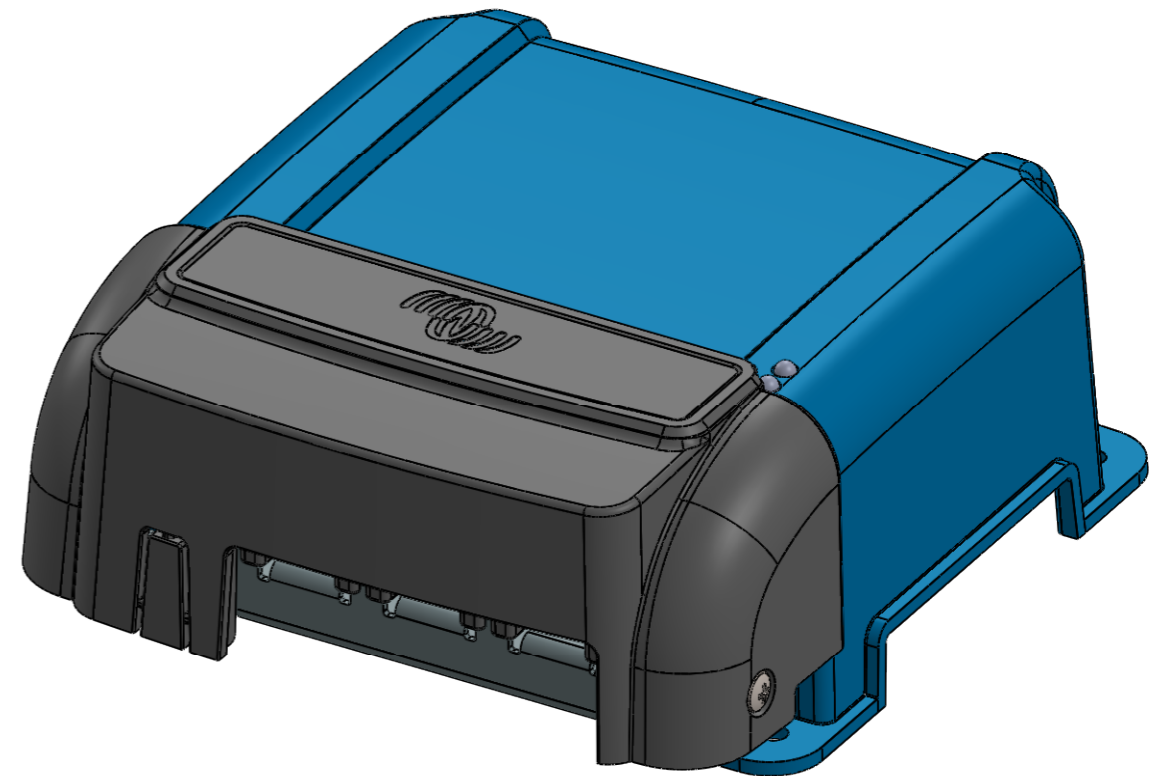

Dimension Drawing - MPPT WireBox-S

SCC950120000

MPPT WireBox-S 100-15

Dimensions in mm

victron energy
BLUE POWER