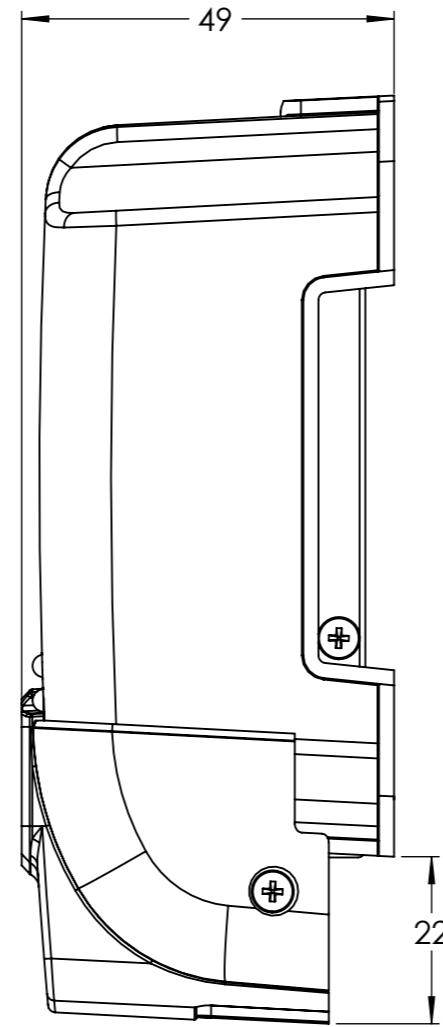

Dimension Drawing - MPPT WireBox-S

SCC950120000

MPPT WireBox-S 100-15

Dimensions in mm

victron energy
BLUE POWER