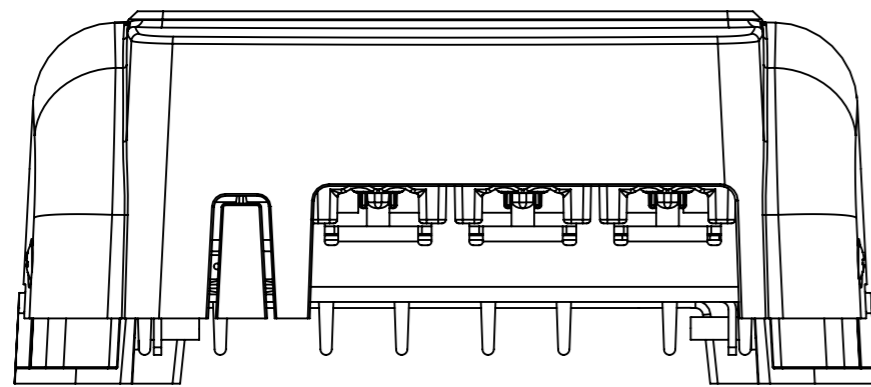

Dimension Drawing - MPPT WireBox-S

SCC950120000

MPPT WireBox-S 100-15

Dimensions in mm

victron energy
BLUE POWER