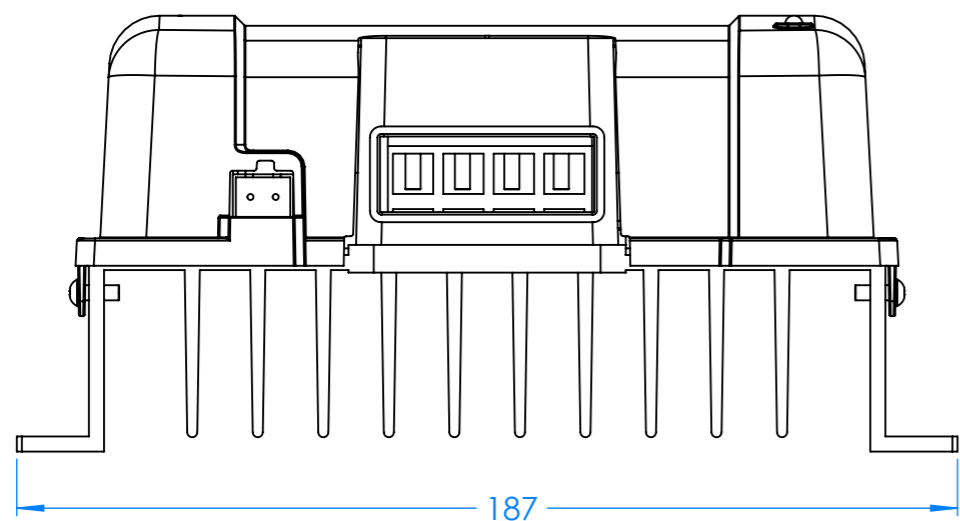

Dimension Drawing - Orion-Large	
ORI121236120	Orion-Tr Smart 12/12-30A (360W) Isolated DC-DC charger
ORI122436120	Orion-Tr Smart 12/24-15A (360W) Isolated DC-DC charger
ORI241236120	Orion-Tr Smart 24/12-30A (360W) Isolated DC-DC charger
ORI242440120	Orion-Tr Smart 24/24-17A (400W) Isolated DC-DC charger

DETAIL A
SCALE 2 : 1.5

Dimensions in mm