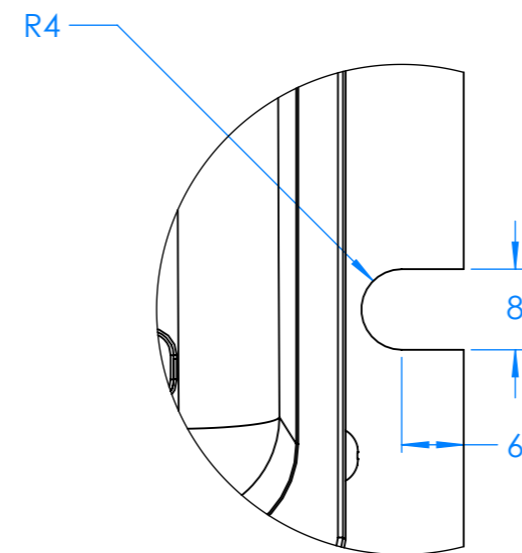

Dimension Drawing - Orion-Large	
ORI121236120	Orion-Tr Smart 12/12-30A (360W) Isolated DC-DC charger
ORI122436120	Orion-Tr Smart 12/24-15A (360W) Isolated DC-DC charger
ORI241236120	Orion-Tr Smart 24/12-30A (360W) Isolated DC-DC charger
ORI242440120	Orion-Tr Smart 24/24-17A (400W) Isolated DC-DC charger

DETAIL A
SCALE 2 : 1.5

Dimensions in mm