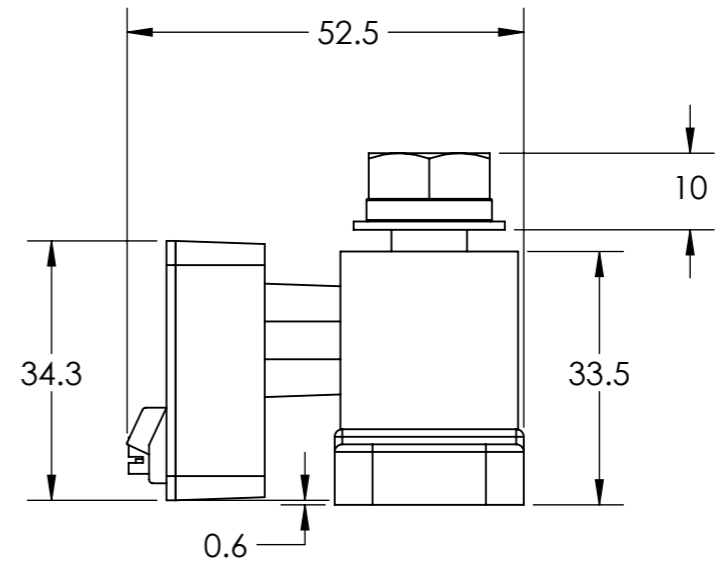

Dimension Drawing - Smart Shunt 500A	
SHU050150050	SmartShunt 500A/50mV

Dimensions in mm