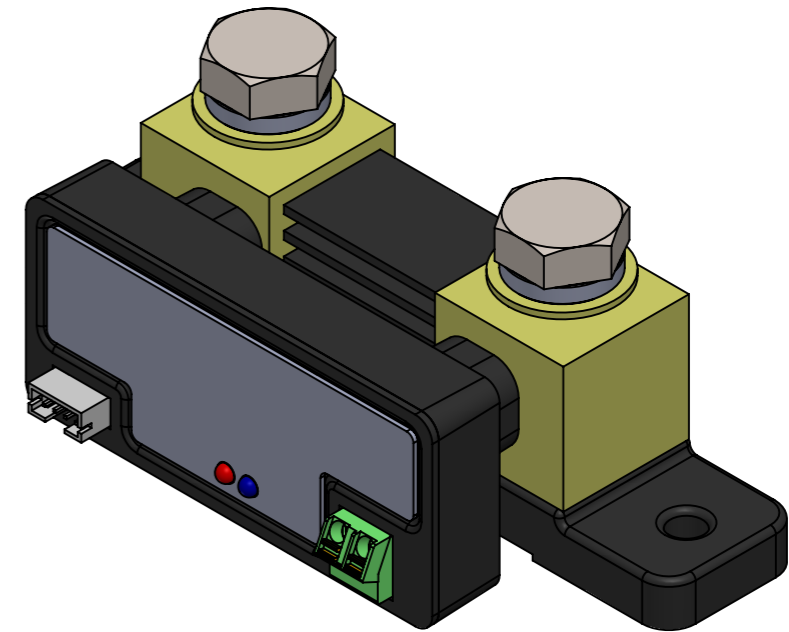

Dimension Drawing - Smart Shunt 500A	
SHU050150050	SmartShunt 500A/50mV

Dimensions in mm