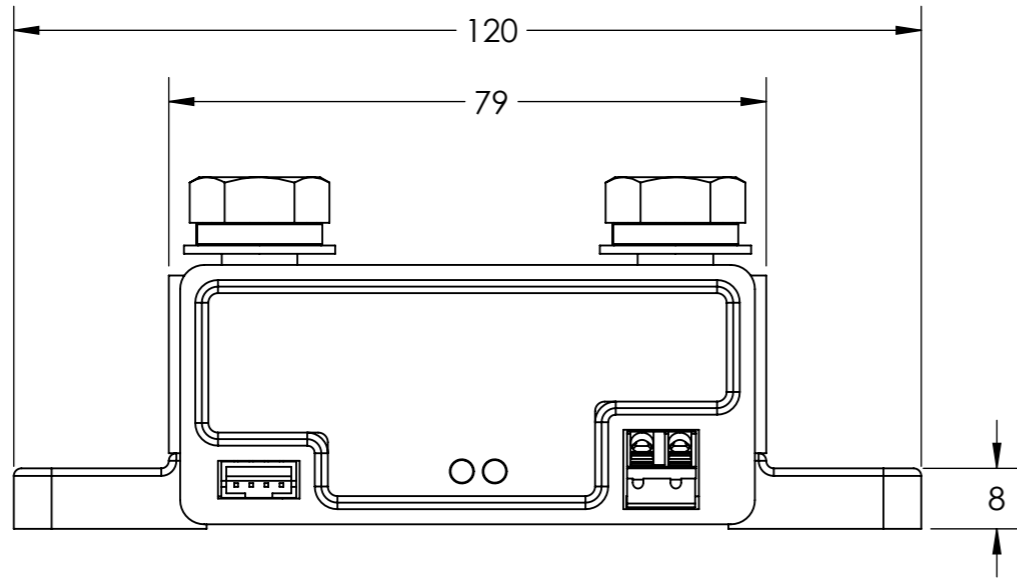

Dimension Drawing - Smart Shunt 500A	
SHU050150050	SmartShunt 500A/50mV

Dimensions in mm