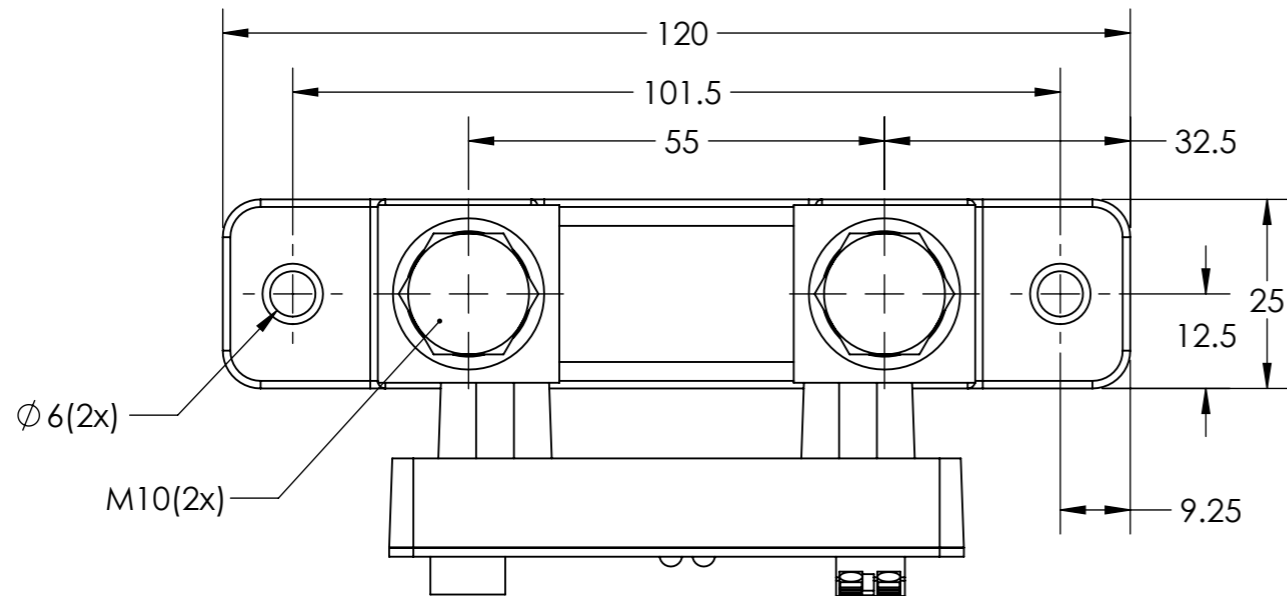

Dimension Drawing - Smart Shunt 500A	
SHU050150050	SmartShunt 500A/50mV

Dimensions in mm